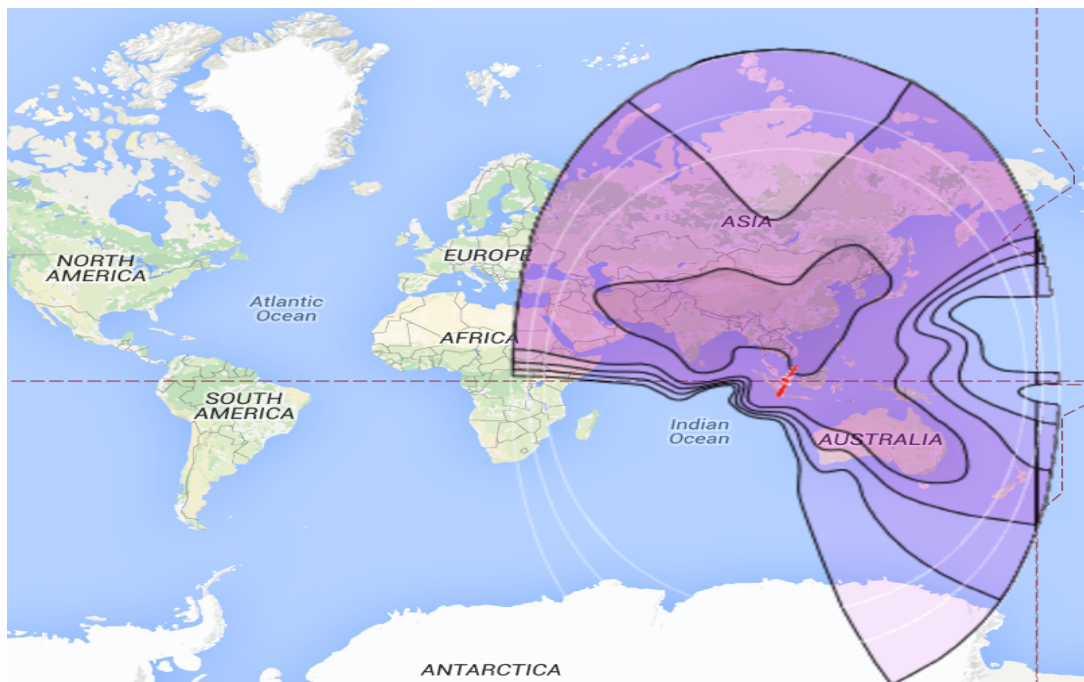

Event Title: Player Draft – HBL Pakistan Super League	Event Venue: The Dome, Dubai Sports City, Dubai
Date: Wednesday – October 19, 2016	Time: 4pm – 10pm

Satellite & Parameters:

Satellite	AsiaSat AS07
Frequency:	TBA
Polarity:	Vertical
Symbol Rate:	7200
FEC	3/4